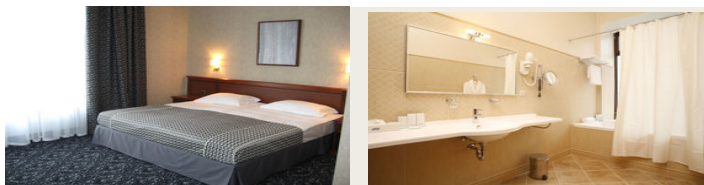

The professional head-cook of **Business -hotel** will meet requirements of each Visitor. Fine breakfast is served on the visitor's wish either at his room or in the cafeteria.

At the customers service:

1. 29 comfortable rooms, which capacity varies from 38 to 45 sq.m.
   - breakfast served in the room or in the cafeteria
   - A package deal for business:
     - WI-FI within the space of the hotel
     - international and local phone
     - fax
     - business room for meetings and negotiations (up to 12 persons)
     - satellite TV (28 channels)
     - the individual safe in the room
     - services of consierge
     - transfer from the airport and in the city
   - parties in the hotel cafeteria (up to 12 persons) or in the local restaurants (on prior booking)
   - visa support
2. We ensure the highest level of safety:
3. control of access to hotel
   - video observation